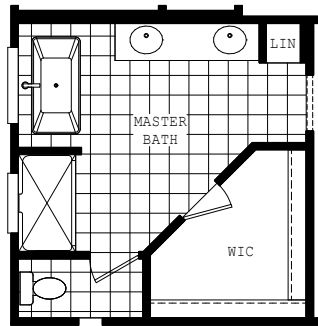

Saffron

Sierra Value Series

2,187 SQ. FT. (Approximate) 5 Bedrooms, 3 Baths

Last Updated: 9-1-22

OPTIONAL ULTRA BATH WITH FIBERGLASS SHOWER AND FREE STANDING TUB

FACTORY SELECT HOMES
8610 E. Main Street
Mesa, AZ 85207