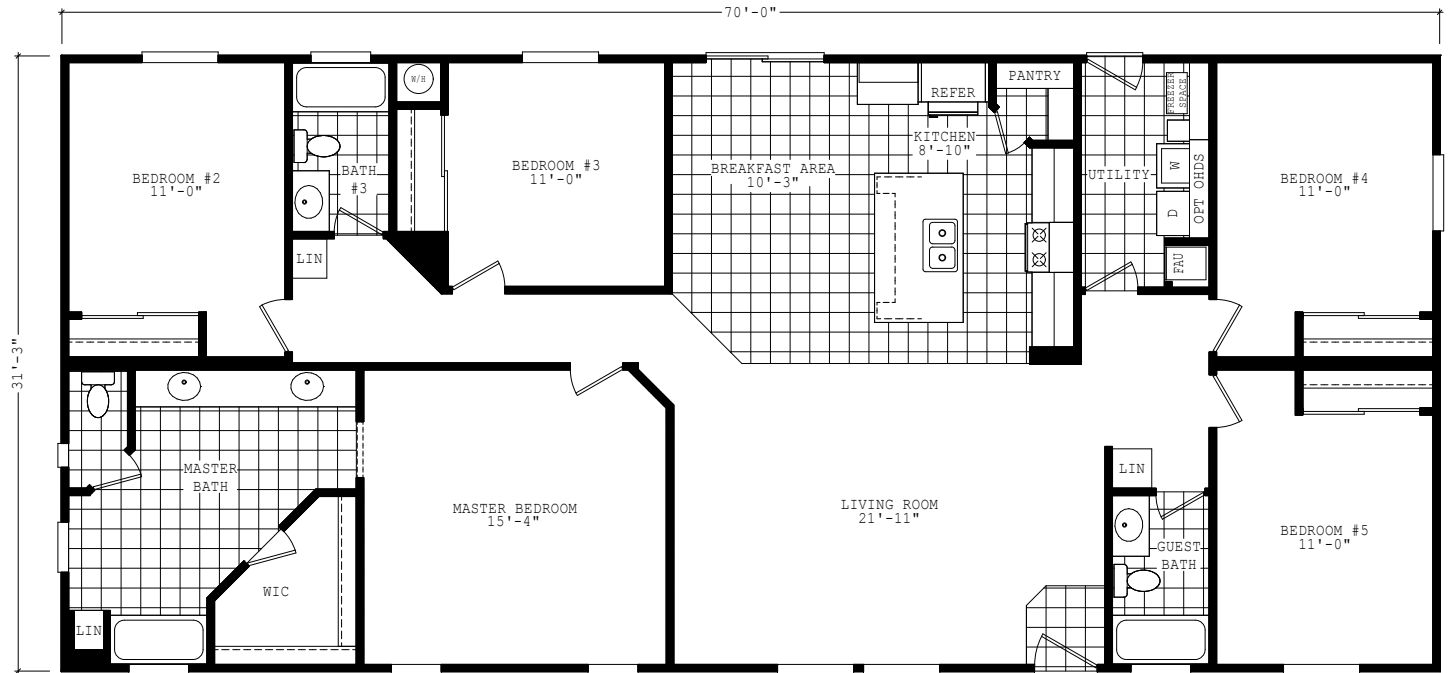

Saffron

Sierra Value Series

2,187 SQ. FT. (Approximate) 5 Bedrooms, 3 Baths

Last Updated: 9-1-22

OPTIONAL ULTRA BATH WITH FIBERGLASS SHOWER AND FREE STANDING TUB

FACTORY SELECT HOMES
8610 E. Main Street
Mesa, AZ 85207