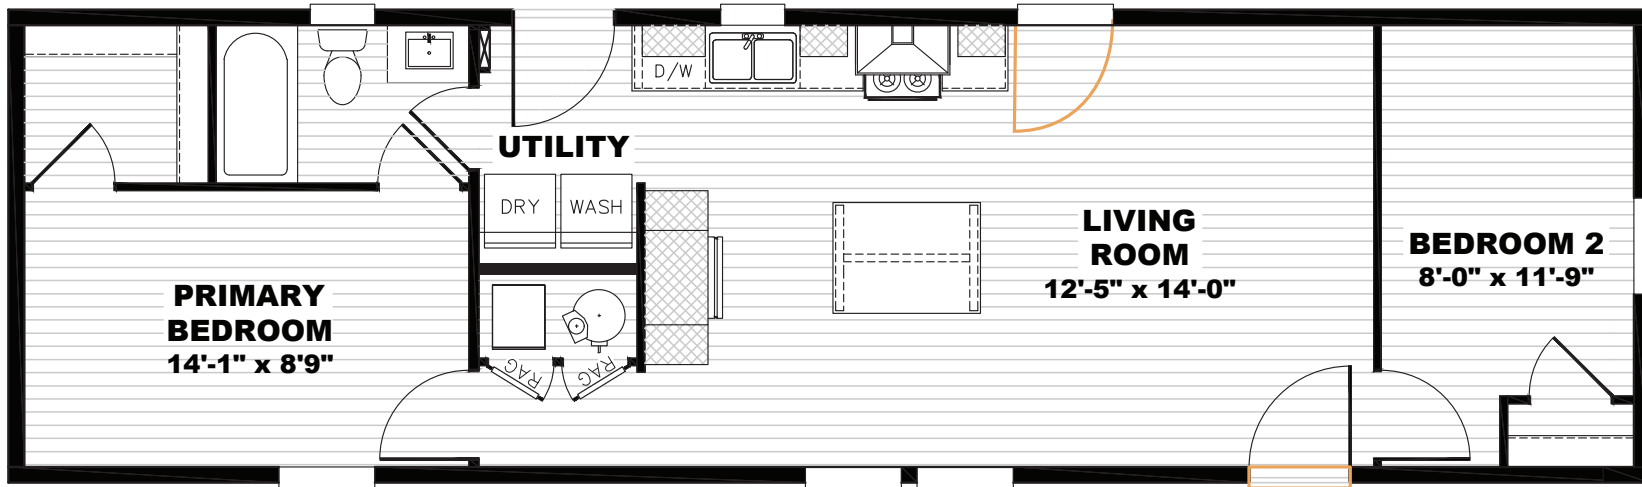

# Sendall

Tempo Series - Single Section

780 SQ. FT. (Approximate) 2 Bedroom, 1 Bath

Last Updated: 7-10-23

16' x 52'

Alternate Door Location Available

**FACTORY SELECT HOMES**  
8610 E. Main Street  
Mesa, AZ 85207