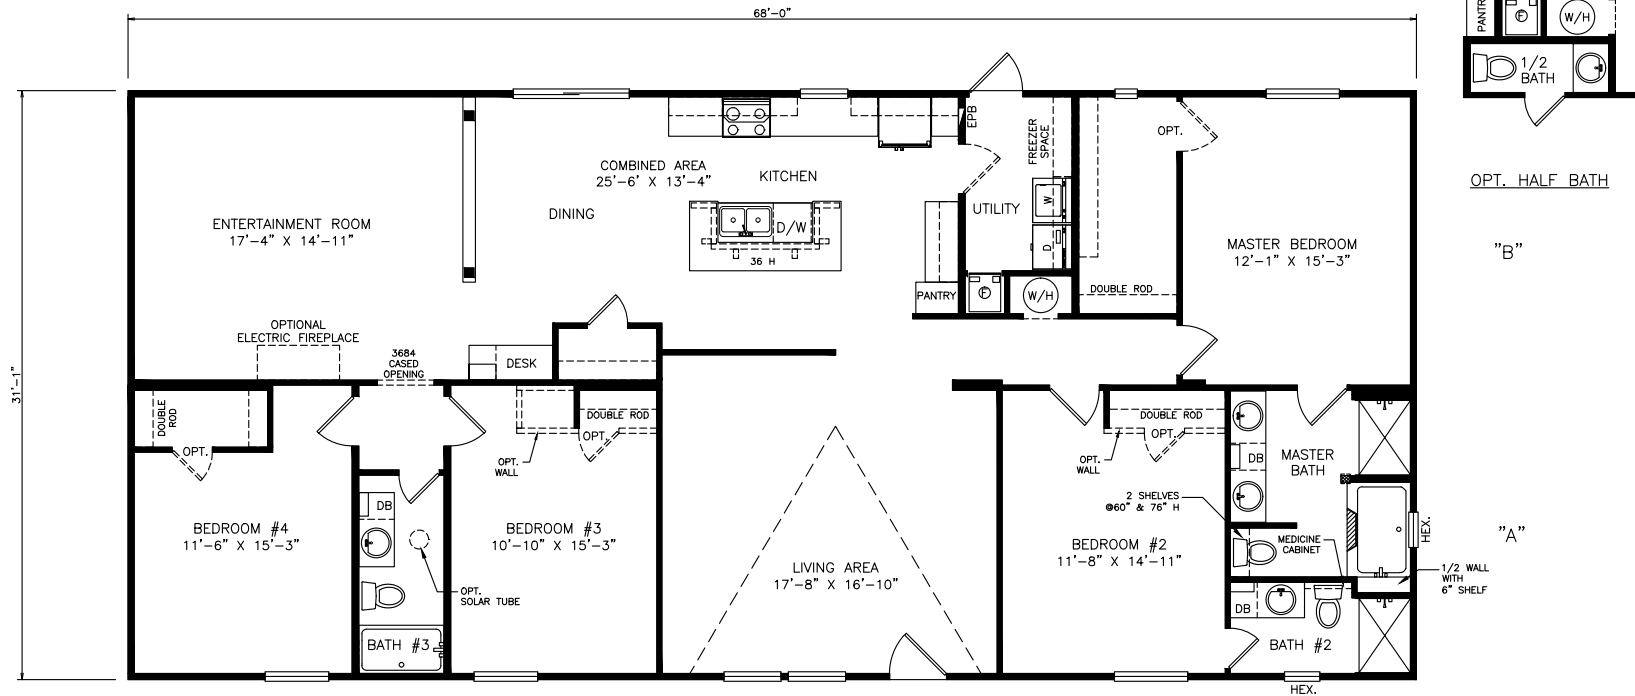

# Sherrell

Heritage Series - Multi Section Series

2,120 SQ. FT. (Approximate) 4 Bedrooms, 3 Baths

Last Updated: 12-2-21

**FACTORY SELECT HOMES**  
8610 E. Main Street  
Mesa, AZ 85207

**FactorySelectMobileHomes.com | 1-800-670-1464**