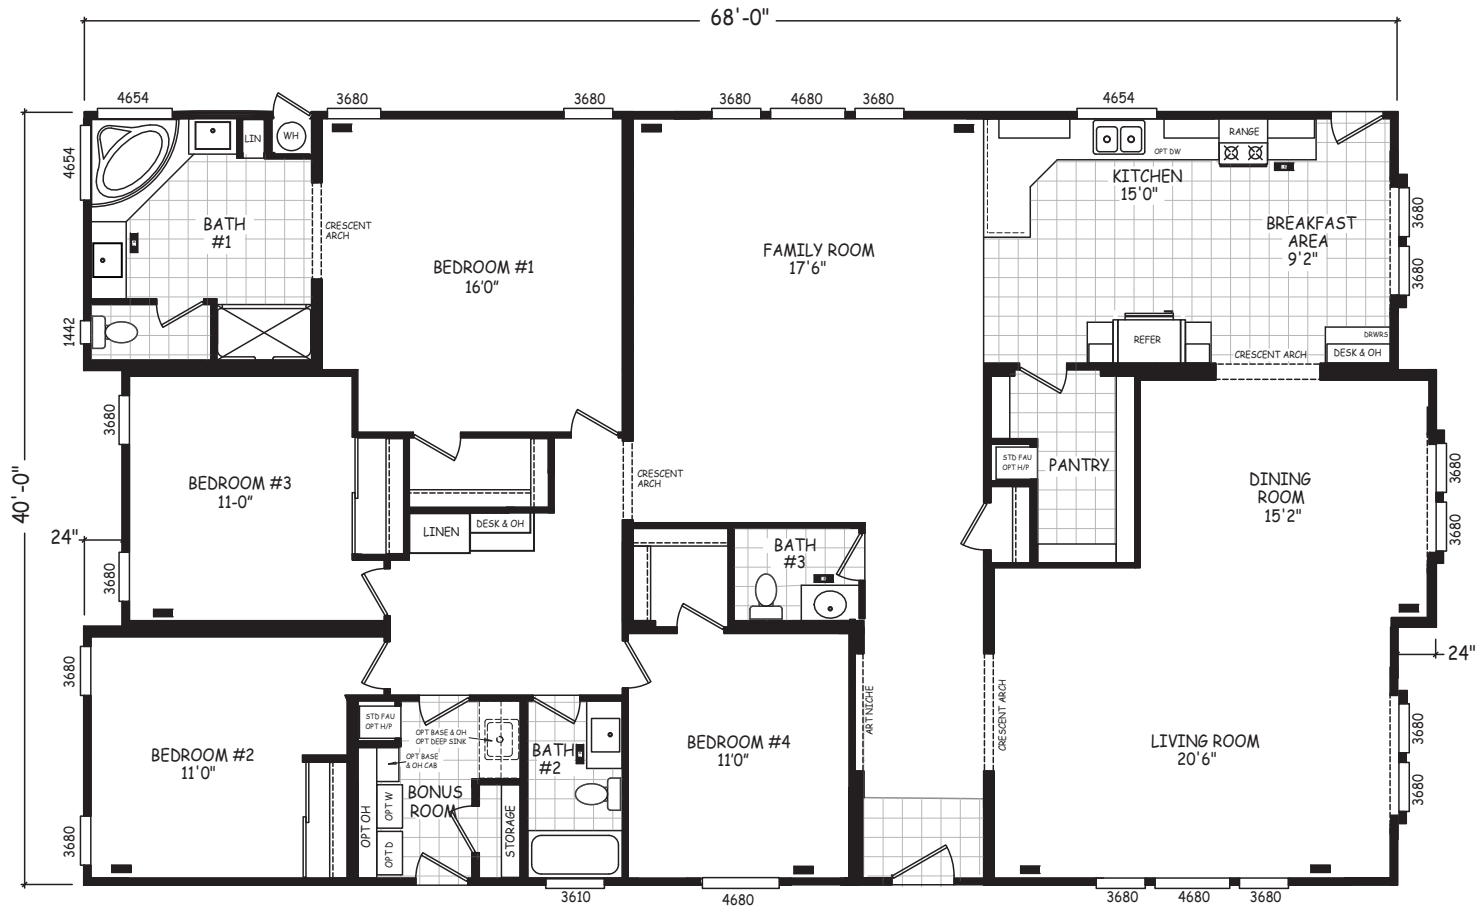

Simmie

Pinnacle Series

2,720 SQ. FT. (Approximate) 4 Bedroom, 2 Bath

Last Updated: 8-22-22

FACTORY SELECT HOMES
8610 E. Main Street
Mesa, AZ 85207

FactorySelectMobileHomes.com | 1-800-670-1464

IMPORTANT: Alta Cima Corp reserves the right to modify, cancel or substitute products or features of this event at any time without prior notice or obligation. Pictures and other promotional materials are representative and may depict or contain floor plans, square footages, elevations, options, upgrades, extra design features, decorations, floor coverings, specialty light fixtures, custom paint and wall coverings, window treatments, landscaping, sound and alarm systems, furnishings, appliances, and other designer/decorator features and amenities that are not included as part of the home and/or may not be available at all locations. Home, pricing and community information is subject to change, and homes to prior sale, at any time without notice or obligation. ©2020 Alta Cima Corp. All rights reserved.