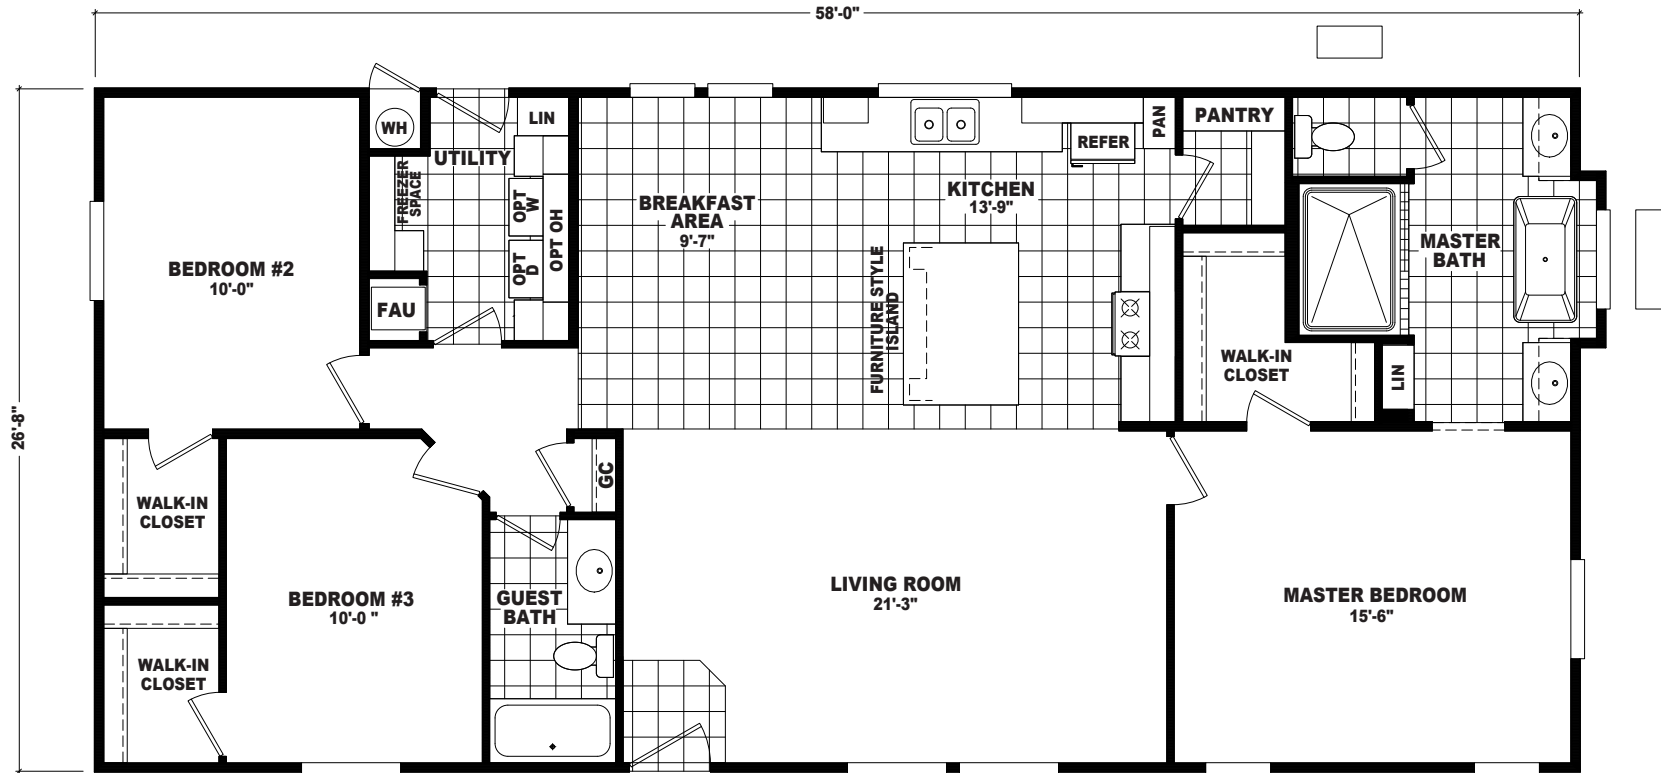

Sonoran

Desert Ridge Series 

FactorySelectHomes

3 Bedroom, 2 Bath
Approx. 1,553 Sq. Ft.

Last Updated: 6-12-18

• Flagstaff

FactorySelectHomes
○ Mesa

Factory Select Homes
8610 E. Main Street
Mesa, Arizona 85207