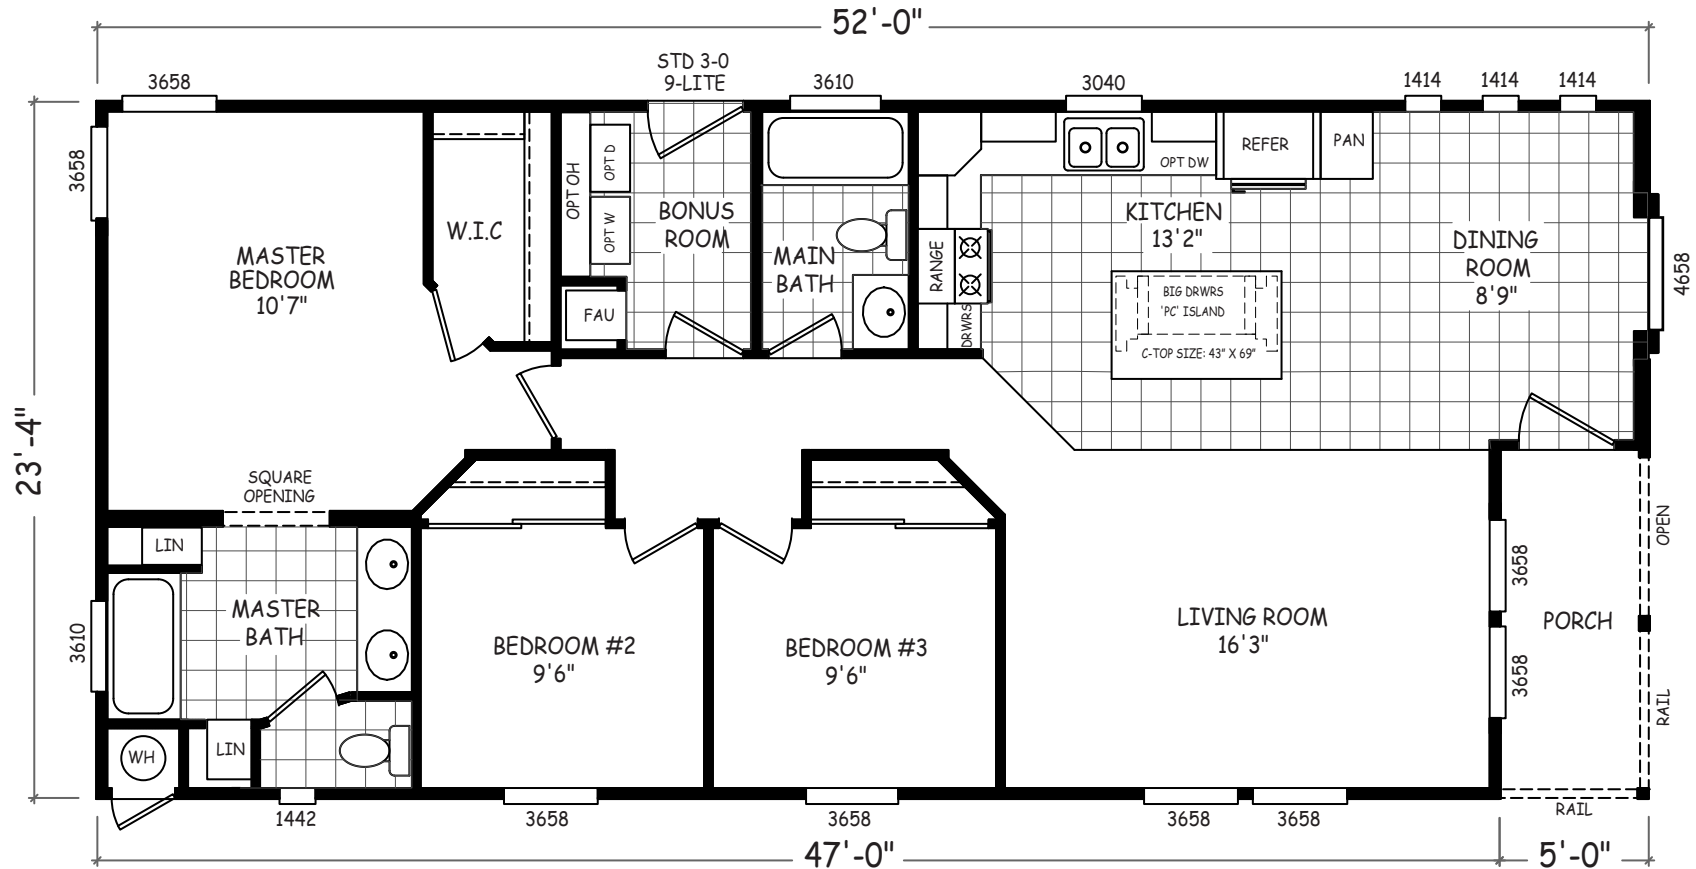

Sylvania

Sedona Ridge Classic Series

1,213 SQ. FT. (Approximate) 3 Bedroom, 2 Bath

Last Updated: 2-2-23

FACTORY SELECT HOMES
8610 E. Main Street
Mesa, AZ 85207

FactorySelectMobileHomes.com | 1-800-670-1464