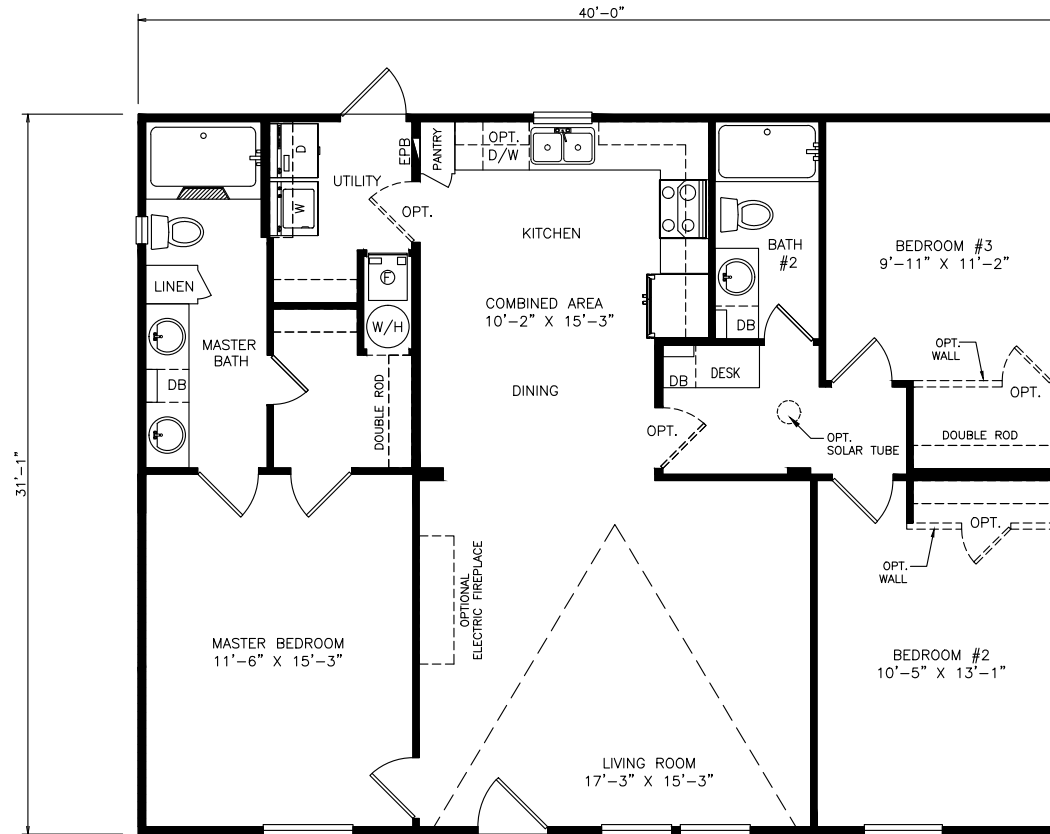

Tanoak

Heritage Series - Multi Section Series

1,248 SQ. FT. (Approximate) 3 Bedrooms, 2 Baths

Last Updated: 12-2-21

FACTORY SELECT HOMES
8610 E. Main Street
Mesa, AZ 85207

FactorySelectMobileHomes.com | 1-800-670-1464