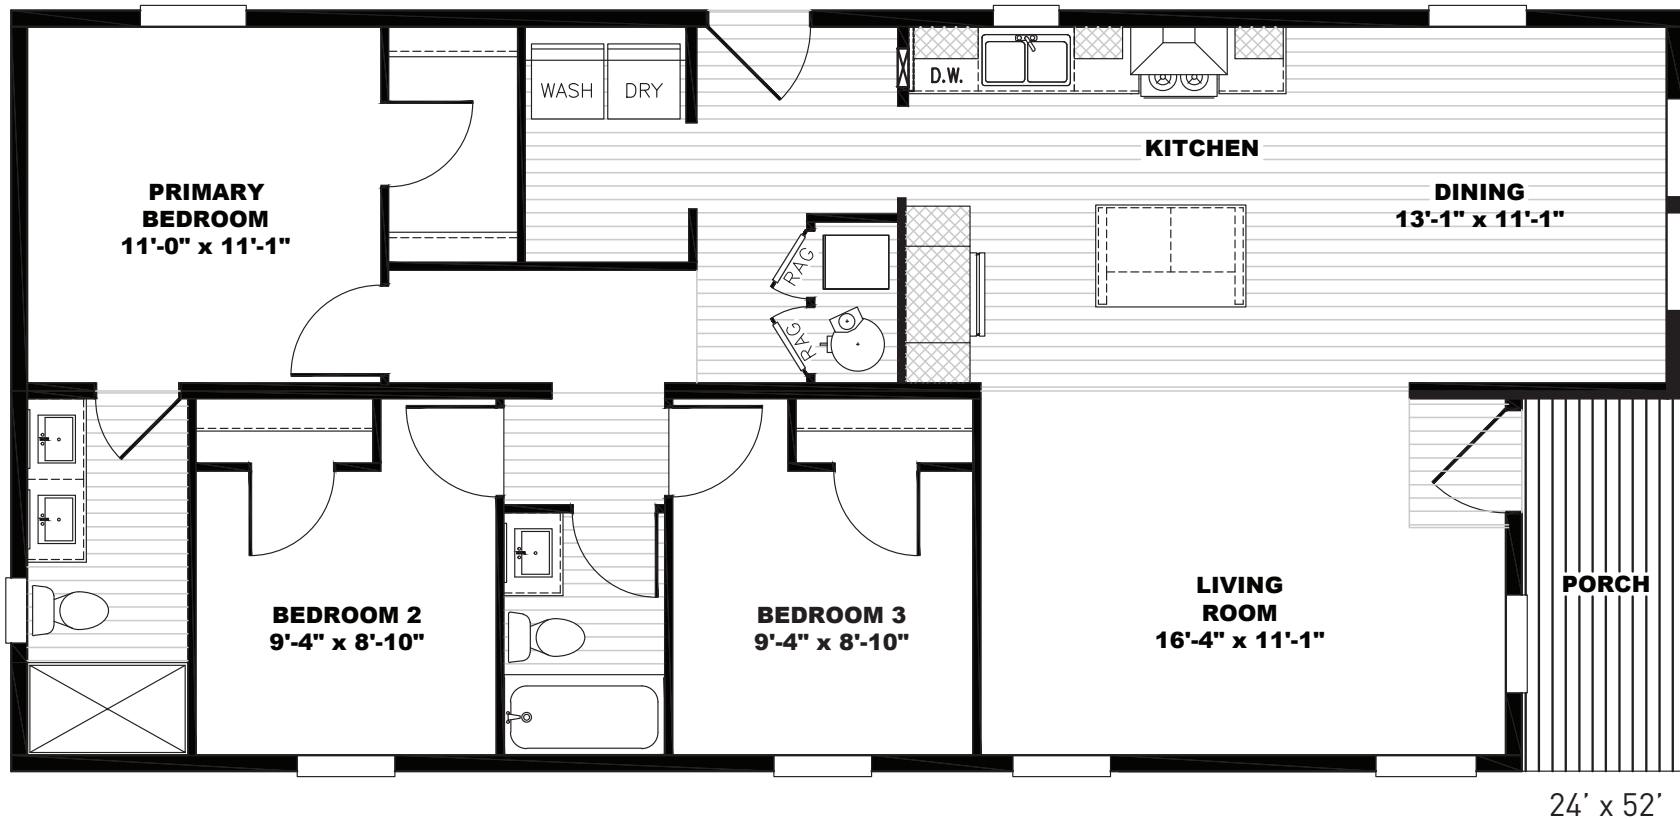

Telford

Tempo Porch Series - Multi Section

1,231 SQ. FT. (Approximate) 3 Bedroom, 2 Bath

Last Updated: 8-10-23

FACTORY SELECT HOMES
8610 E. Main Street
Mesa, AZ 85207

FactorySelectMobileHomes.com | 1-800-670-1464