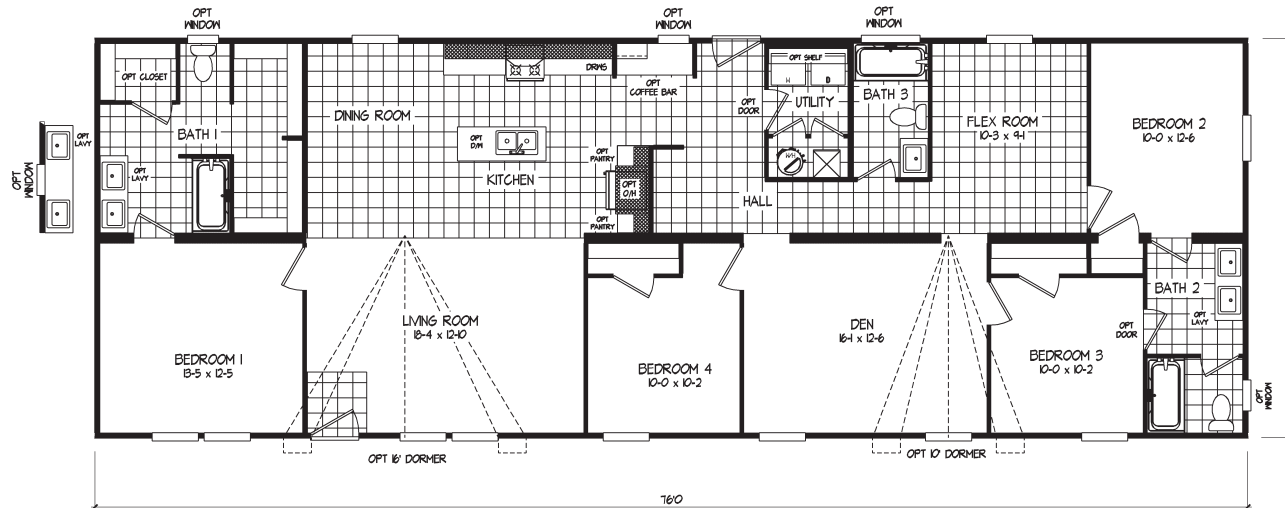

Terral

Desert Sky Series

2,001 SQ. FT. (Approximate) 4 Bedroom, 3 Bath

Last Updated: 6-5-26

FACTORY SELECT HOMES
8610 E. Main Street
Mesa, AZ 85207

FactorySelectMobileHomes.com | 1-800-670-1464

IMPORTANT: Alta Cima Corp reserves the right to modify, cancel or substitute products or features of this event at any time without prior notice or obligation. Pictures and other promotional materials are representative and may depict or contain floor plans, square footages, elevations, options, upgrades, extra design features, decorations, floor coverings, specialty light fixtures, custom paint and wall coverings, window treatments, landscaping, sound and alarm systems, furnishings, appliances, and other designer/decorator features and amenities that are not included as part of the home and/or may not be available at all locations. Home, pricing and community information is subject to change, and homes to prior sale, at any time without notice or obligation. ©2020 Alta Cima Corp. All rights reserved.