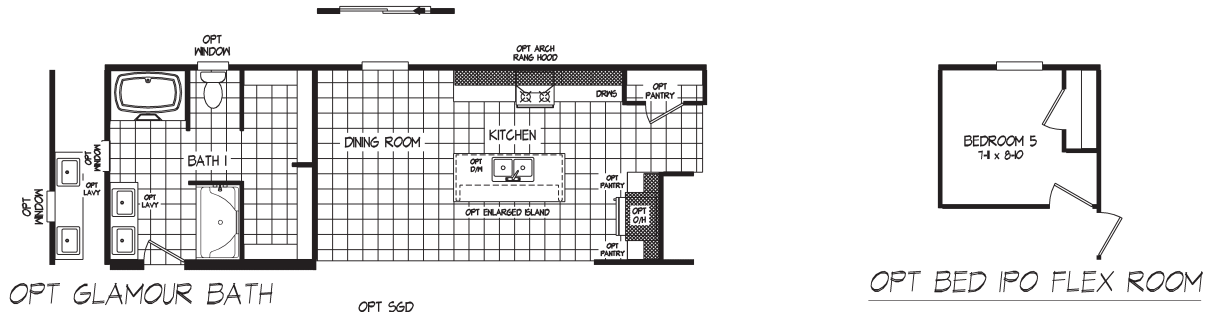

Terral

Desert Sky Series

2,001 SQ. FT. (Approximate) 4 Bedroom, 3 Bath

Last Updated: 6-5-26

FACTORY SELECT HOMES
8610 E. Main Street
Mesa, AZ 85207

FactorySelectMobileHomes.com | 1-800-670-1464

IMPORTANT: Alta Cima Corp reserves the right to modify, cancel or substitute products or features of this event at any time without prior notice or obligation. Pictures and other promotional materials are representative and may depict or contain floor plans, square footages, elevations, options, upgrades, extra design features, decorations, floor coverings, specialty light fixtures, custom paint and wall coverings, window treatments, landscaping, sound and alarm systems, furnishings, appliances, and other designer/decorator features and amenities that are not included as part of the home and/or may not be available at all locations. Home, pricing and community information is subject to change, and homes to prior sale, at any time without notice or obligation. ©2020 Alta Cima Corp. All rights reserved.