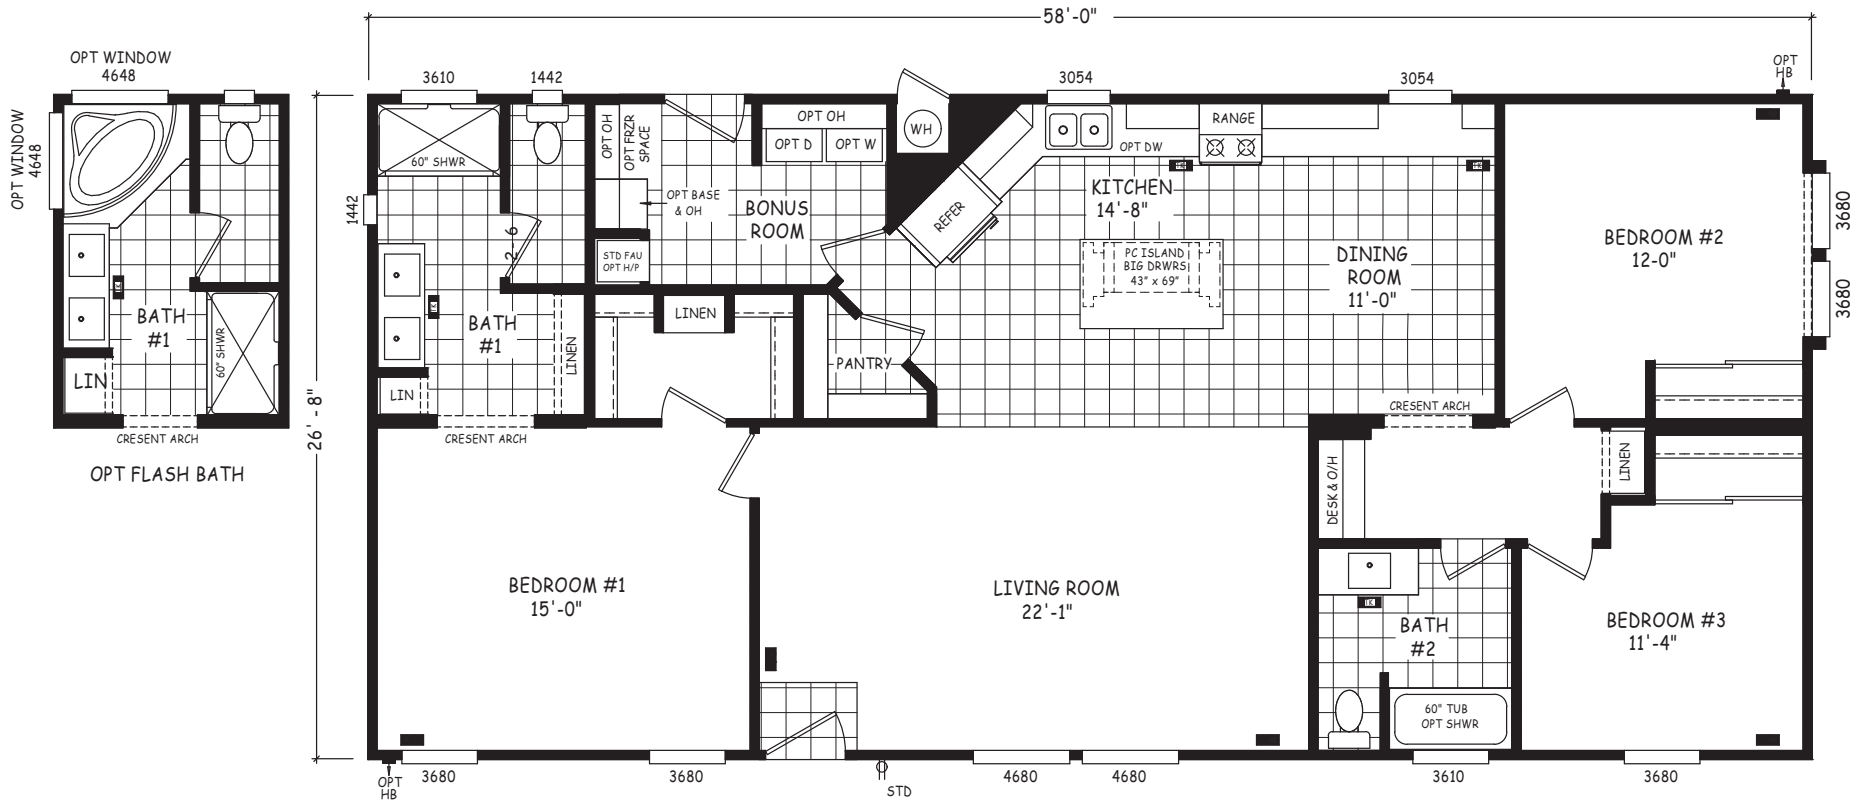

# Thorsby

Pinnacle Series

1,547 SQ. FT. (Approximate) 3 Bedroom, 2 Bath

Last Updated: 8-22-22

**FACTORY SELECT HOMES**  
 8610 E. Main Street  
 Mesa, AZ 85207

**FactorySelectMobileHomes.com | 1-800-670-1464**