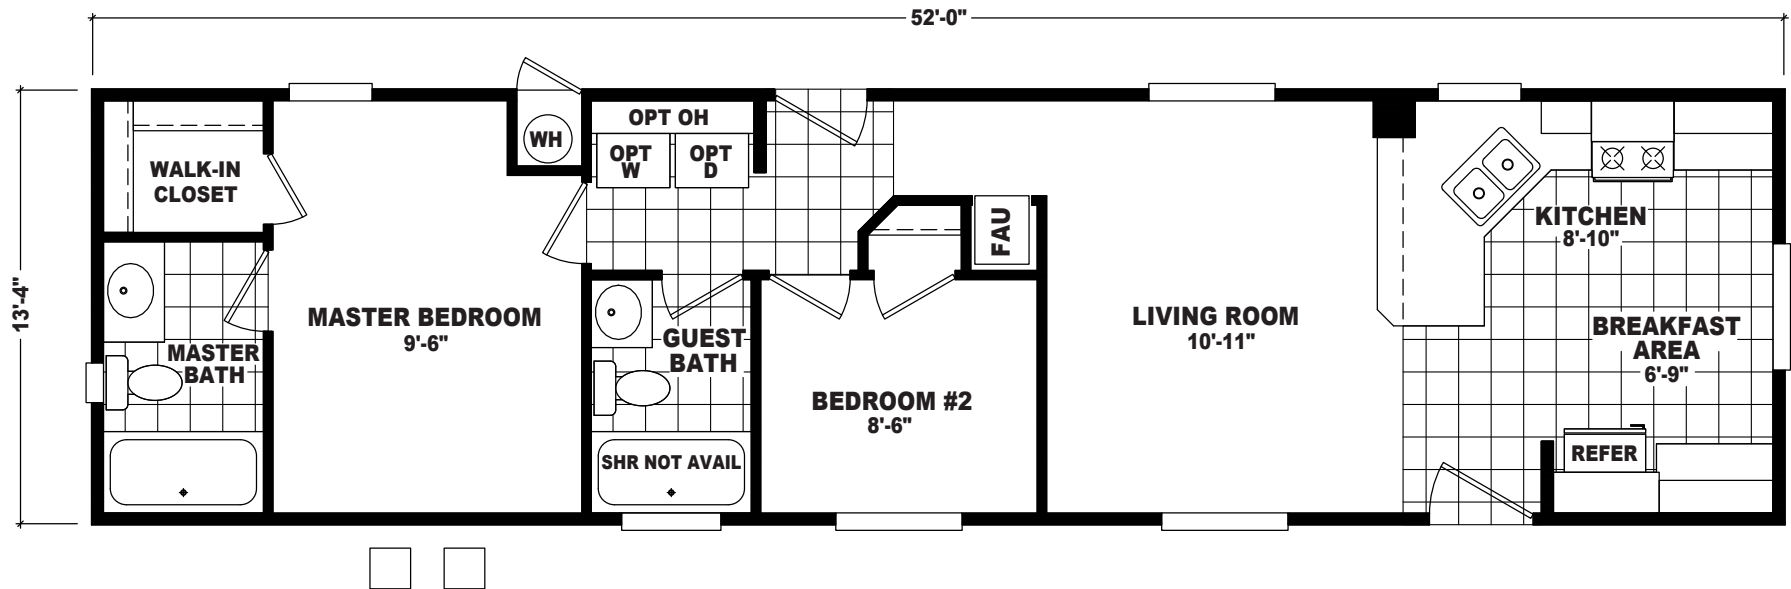

Uravan

EP Single Section Series

693 SQ. FT. (Approximate) 2 Bedroom, 2 Bath

Last Updated: 9-19-22

FACTORY SELECT HOMES
8610 E. Main Street
Mesa, AZ 85207

FactorySelectMobileHomes.com | 1-800-670-1464

IMPORTANT: Alta Cima Corp reserves the right to modify, cancel or substitute products or features of this event at any time without prior notice or obligation. Pictures and other promotional materials are representative and may depict or contain floor plans, square footages, elevations, options, upgrades, extra design features, decorations, floor coverings, specialty light fixtures, custom paint and wall coverings, window treatments, landscaping, sound and alarm systems, furnishings, appliances, and other designer/decorator features and amenities that are not included as part of the home and/or may not be available at all locations. Home, pricing and community information is subject to change, and homes to prior sale, at any time without notice or obligation. ©2020 Alta Cima Corp. All rights reserved.