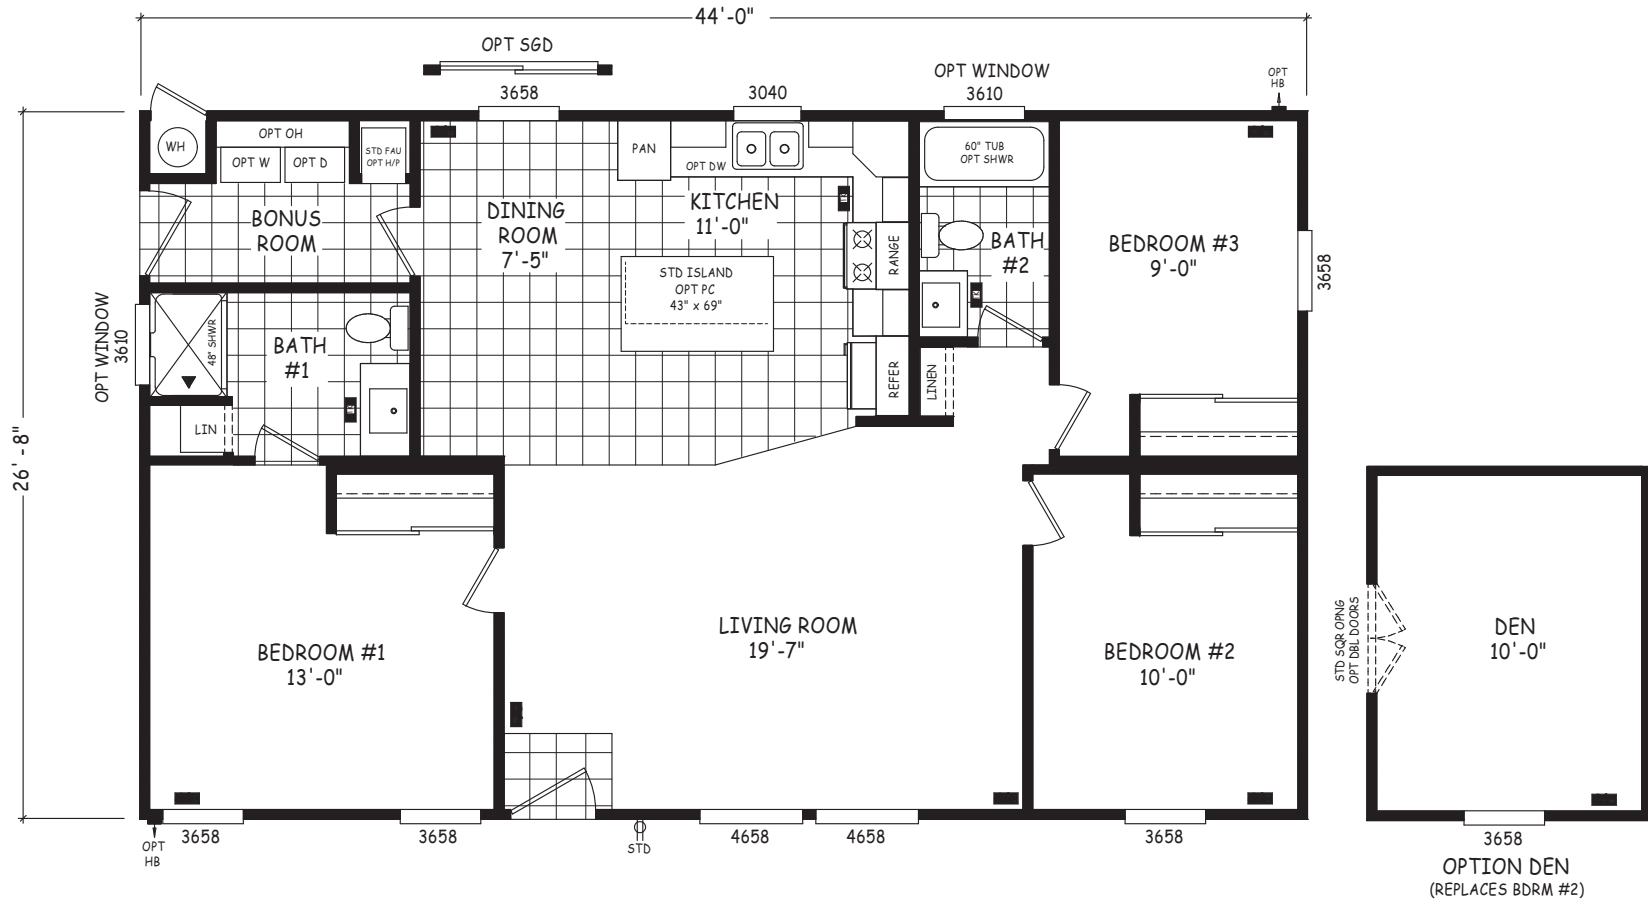

Walters

Edge Series

1,174 SQ. FT. (Approximate) 3 Bedroom, 2 Bath

Last Updated: 8-22-22

FACTORY SELECT HOMES
8610 E. Main Street
Mesa, AZ 85207

FactorySelectMobileHomes.com | 1-800-670-1464

IMPORTANT: Alta Cima Corp reserves the right to modify, cancel or substitute products or features of this event at any time without prior notice or obligation. Pictures and other promotional materials are representative and may depict or contain floor plans, square footages, elevations, options, upgrades, extra design features, decorations, floor coverings, specialty light fixtures, custom paint and wall coverings, window treatments, landscaping, sound and alarm systems, furnishings, appliances, and other designer/decorator features and amenities that are not included as part of the home and/or may not be available at all locations. Home, pricing and community information is subject to change, and homes to prior sale, at any time without notice or obligation. ©2020 Alta Cima Corp. All rights reserved.