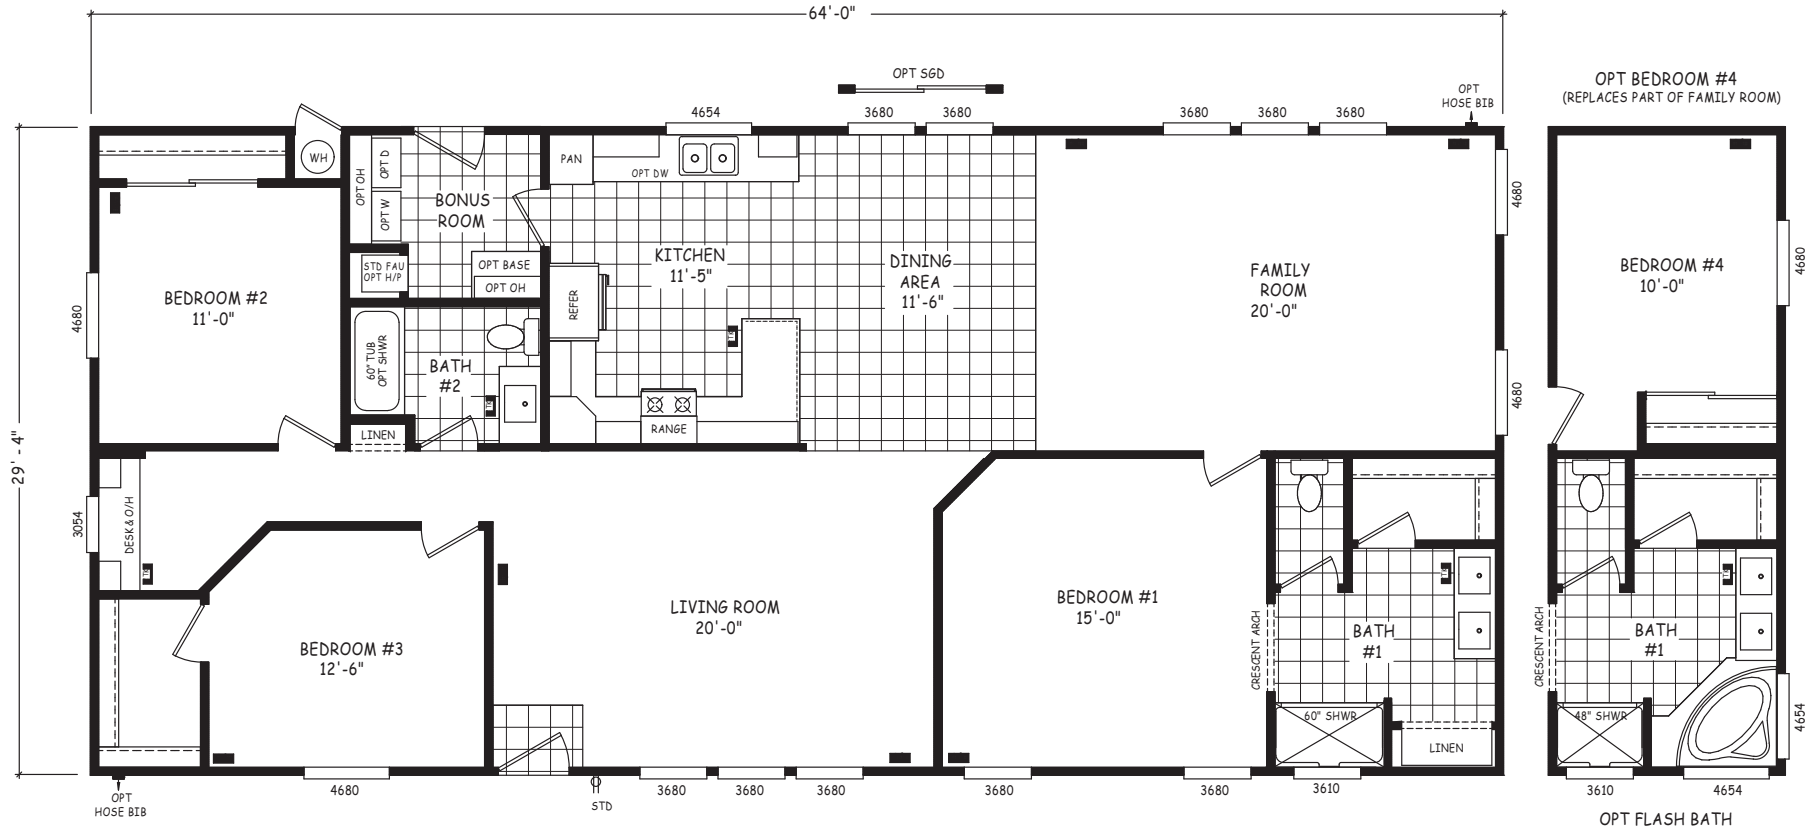

Webb

Pinnacle Series

1,877 SQ. FT. (Approximate) 3 Bedroom, 2 Bath

Last Updated: 8-22-22

FACTORY SELECT HOMES
8610 E. Main Street
Mesa, AZ 85207

FactorySelectMobileHomes.com | 1-800-670-1464

IMPORTANT: Alta Cima Corp reserves the right to modify, cancel or substitute products or features of this event at any time without prior notice or obligation. Pictures and other promotional materials are representative and may depict or contain floor plans, square footages, elevations, options, upgrades, extra design features, decorations, floor coverings, specialty light fixtures, custom paint and wall coverings, window treatments, landscaping, sound and alarm systems, furnishings, appliances, and other designer/decorator features and amenities that are not included as part of the home and/or may not be available at all locations. Home, pricing and community information is subject to change, and homes to prior sale, at any time without notice or obligation. ©2020 Alta Cima Corp. All rights reserved.