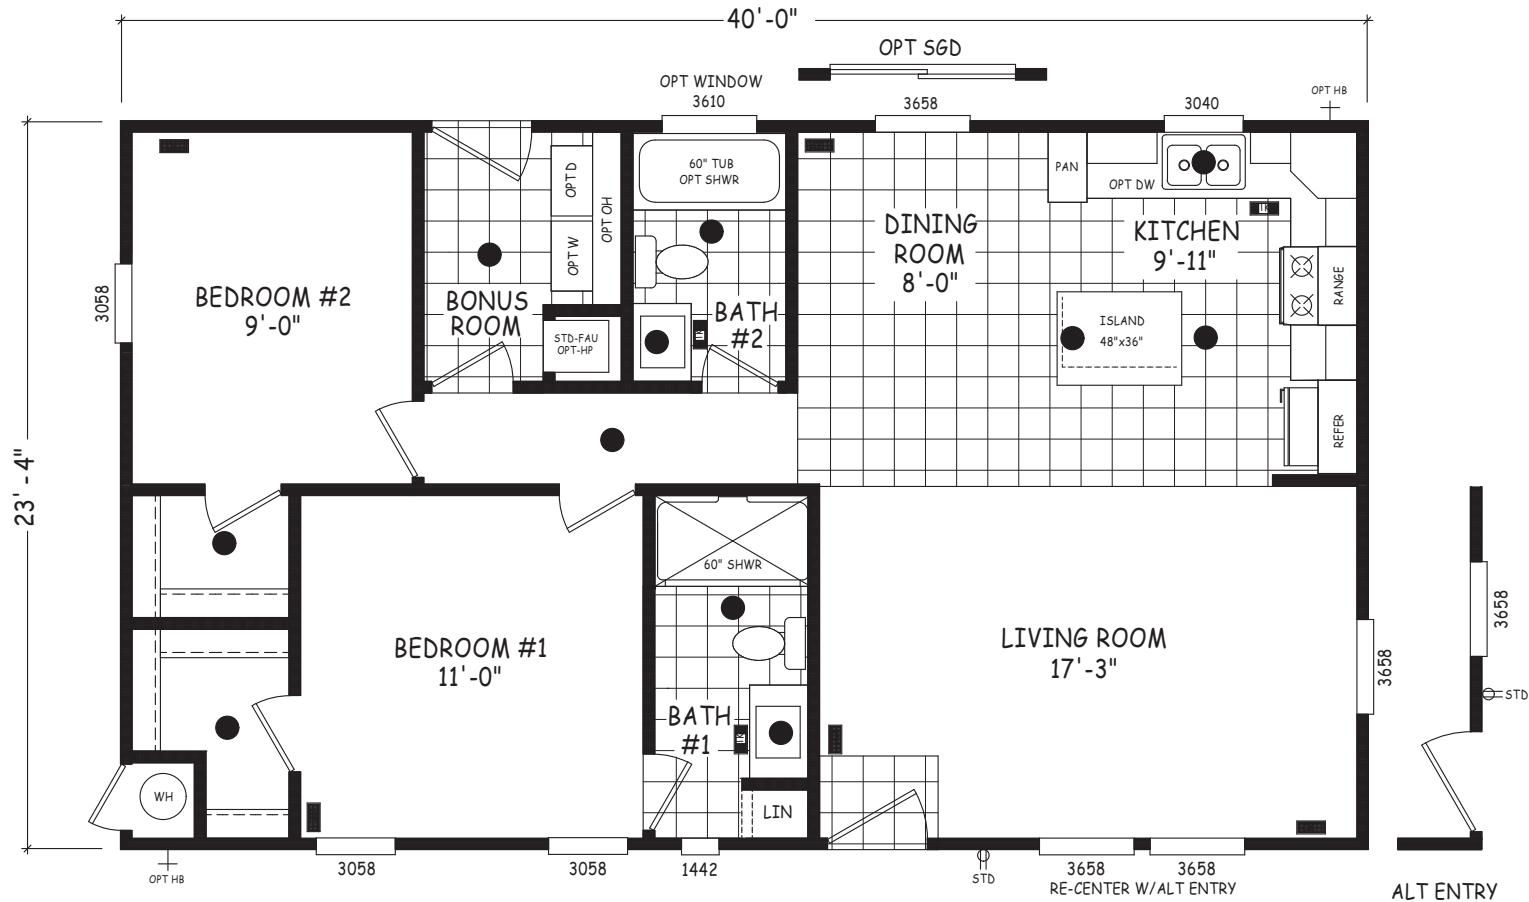

# Wildflower

Edge Series

934 SQ. FT. (Approximate) 2 Bedroom, 2 Bath

Last Updated: 4-30-24

**FACTORY SELECT HOMES**  
 8610 E. Main Street  
 Mesa, AZ 85207

**FactorySelectMobileHomes.com | 1-800-670-1464**