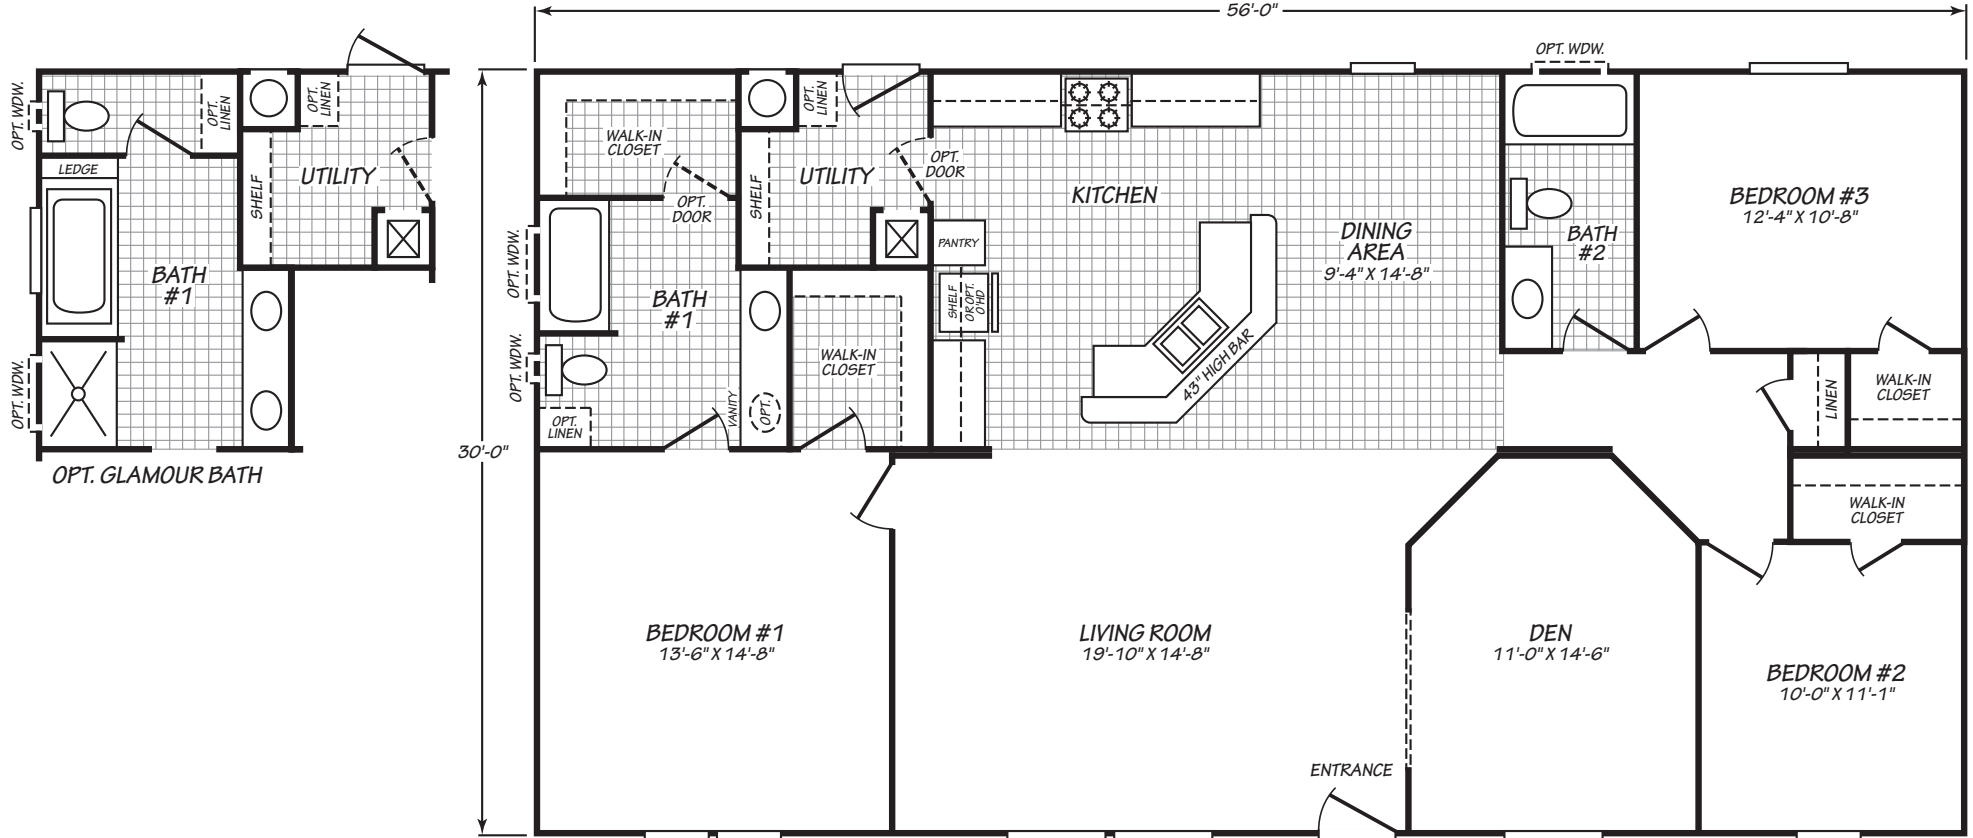

Wiletta

Canyon Lake Series

1,680 SQ. FT. (Approximate) 3 Bedrooms, 2 Baths

Last Updated: 10-11-24

FACTORY SELECT HOMES
8610 E. Main Street
Mesa, AZ 85207

FactorySelectMobileHomes.com | 1-800-670-1464

IMPORTANT: Alta Cima Corp reserves the right to modify, cancel or substitute products or features of this event at any time without prior notice or obligation. Pictures and other promotional materials are representative and may depict or contain floor plans, square footages, elevations, options, upgrades, extra design features, decorations, floor coverings, specialty light fixtures, custom paint and wall coverings, window treatments, landscaping, sound and alarm systems, furnishings, appliances, and other designer/decorator features and amenities that are not included as part of the home and/or may not be available at all locations. Home, pricing and community information is subject to change, and homes to prior sale, at any time without notice or obligation. ©2020 Alta Cima Corp. All rights reserved.