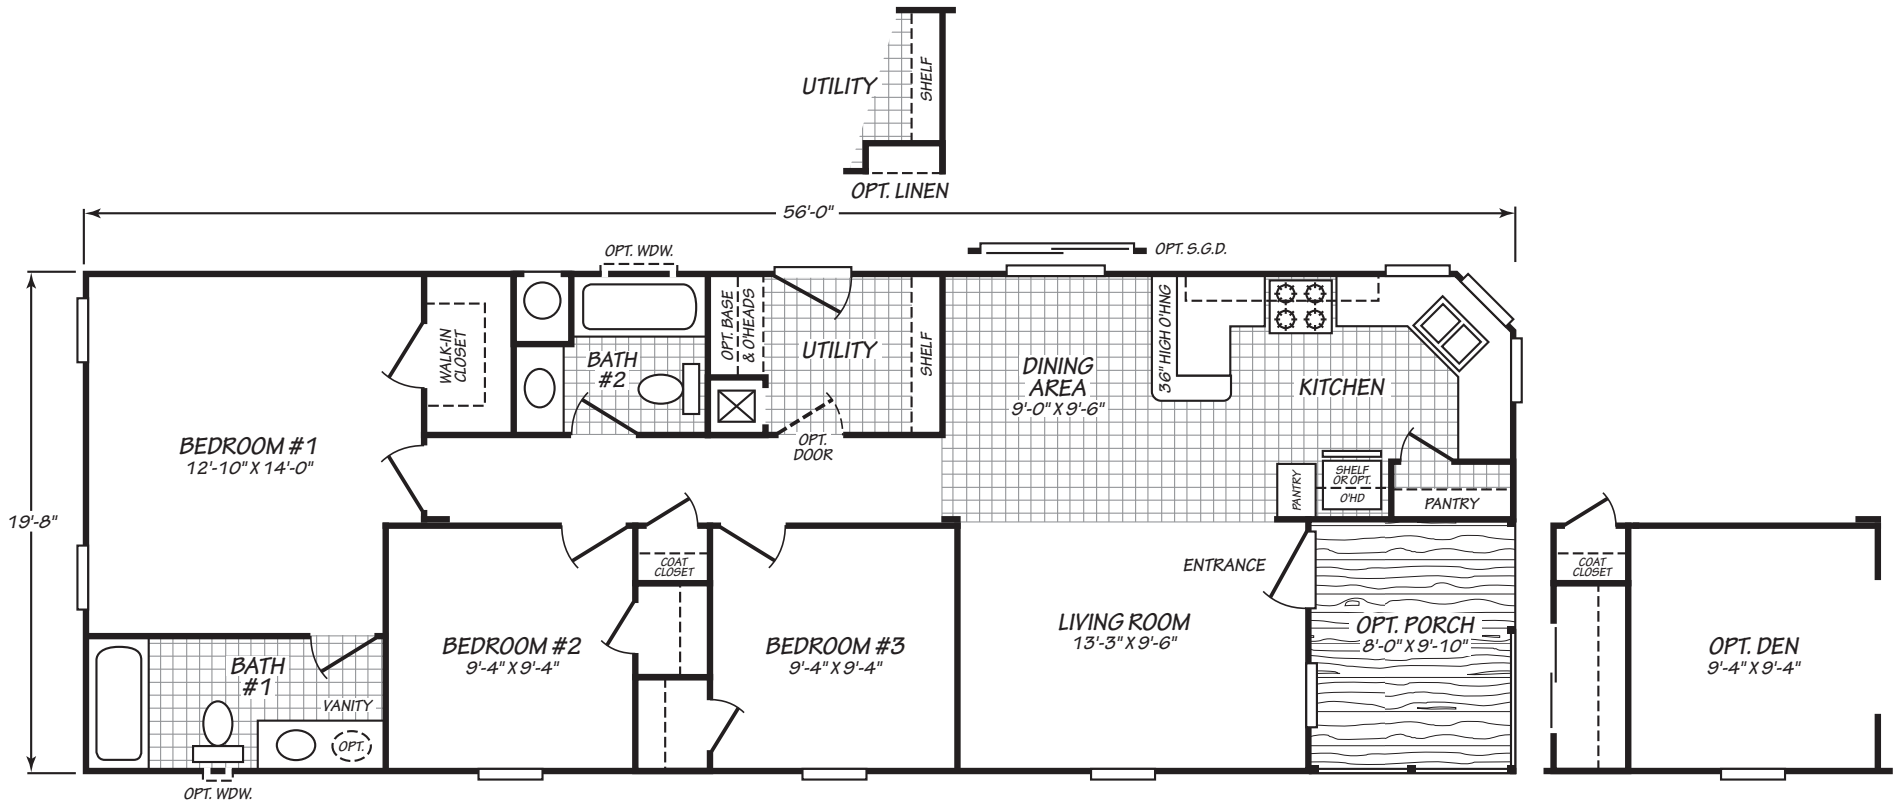

Wintersburg

Canyon Lake Series

1,022 SQ. FT. (Approximate) 3 Bedrooms, 2 Baths

Last Updated: 7-20-22

FACTORY SELECT HOMES

8610 E. Main Street
Mesa, AZ 85207

FactorySelectMobileHomes.com | 1-800-670-1464

IMPORTANT: Alta Cima Corp reserves the right to modify, cancel or substitute products or features of this event at any time without prior notice or obligation. Pictures and other promotional materials are representative and may depict or contain floor plans, square footages, elevations, options, upgrades, extra design features, decorations, floor coverings, specialty light fixtures, custom paint and wall coverings, window treatments, landscaping, sound and alarm systems, furnishings, appliances, and other designer/decorator features and amenities that are not included as part of the home and/or may not be available at all locations. Home, pricing and community information is subject to change, and homes to prior sale, at any time without notice or obligation. ©2020 Alta Cima Corp. All rights reserved.