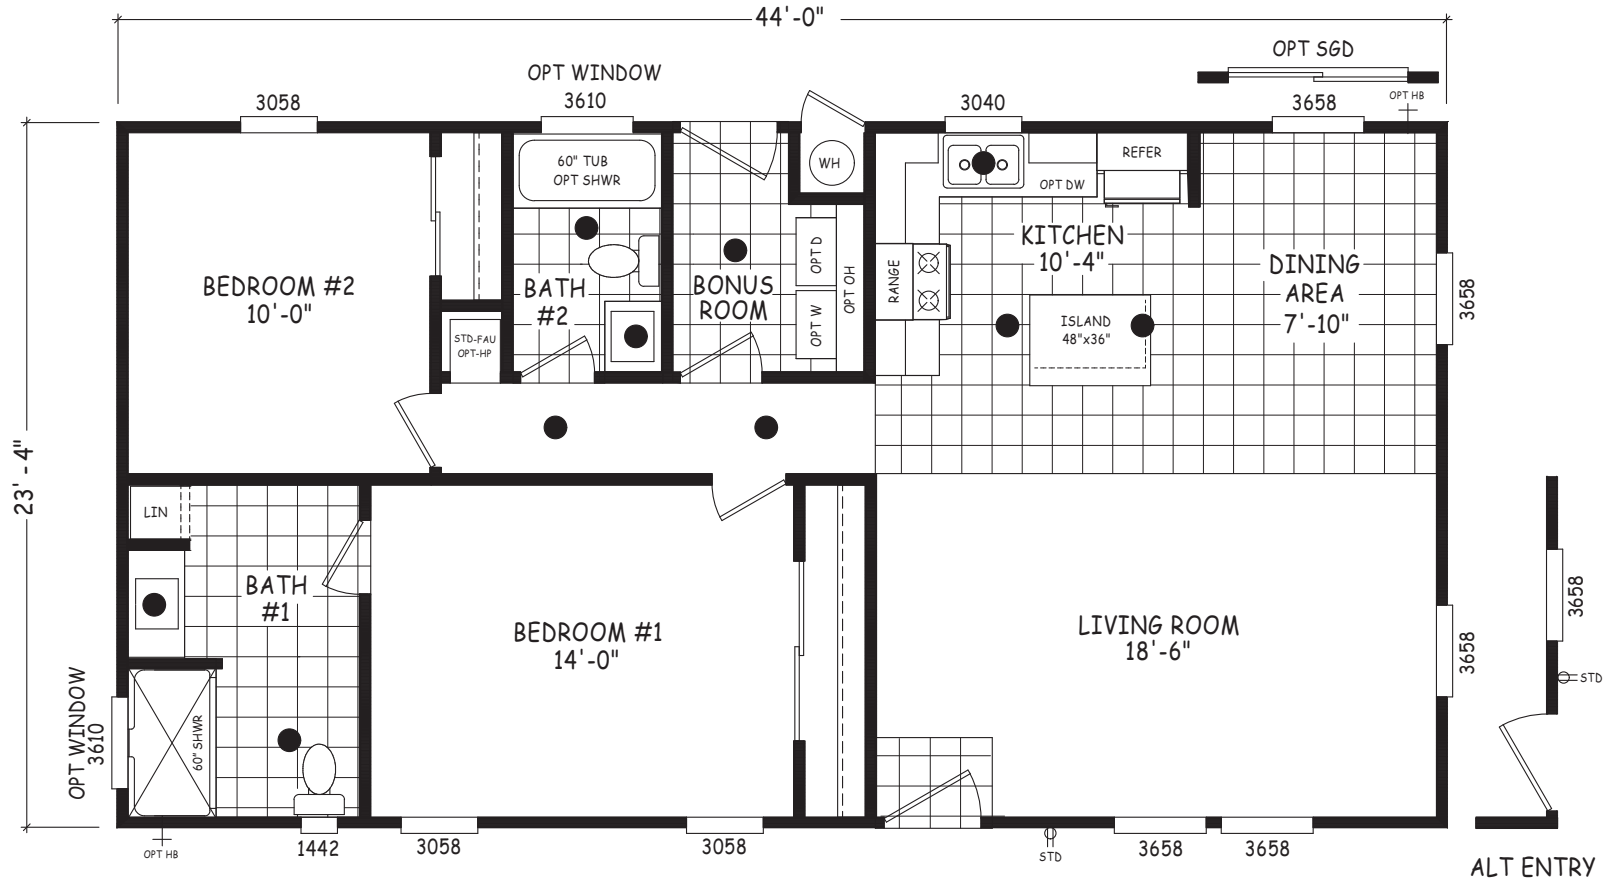

Wolfden

Edge Series

1,027 SQ. FT. (Approximate) 2 Bedroom, 2 Bath

Last Updated: 6-26-25

FACTORY SELECT HOMES
8610 E. Main Street
Mesa, AZ 85207

FactorySelectMobileHomes.com | 1-800-670-1464

IMPORTANT: Alta Cima Corp reserves the right to modify, cancel or substitute products or features of this event at any time without prior notice or obligation. Pictures and other promotional materials are representative and may depict or contain floor plans, square footages, elevations, options, upgrades, extra design features, decorations, floor coverings, specialty light fixtures, custom paint and wall coverings, window treatments, landscaping, sound and alarm systems, furnishings, appliances, and other designer/decorator features and amenities that are not included as part of the home and/or may not be available at all locations. Home, pricing and community information is subject to change, and homes to prior sale, at any time without notice or obligation. ©2020 Alta Cima Corp. All rights reserved.