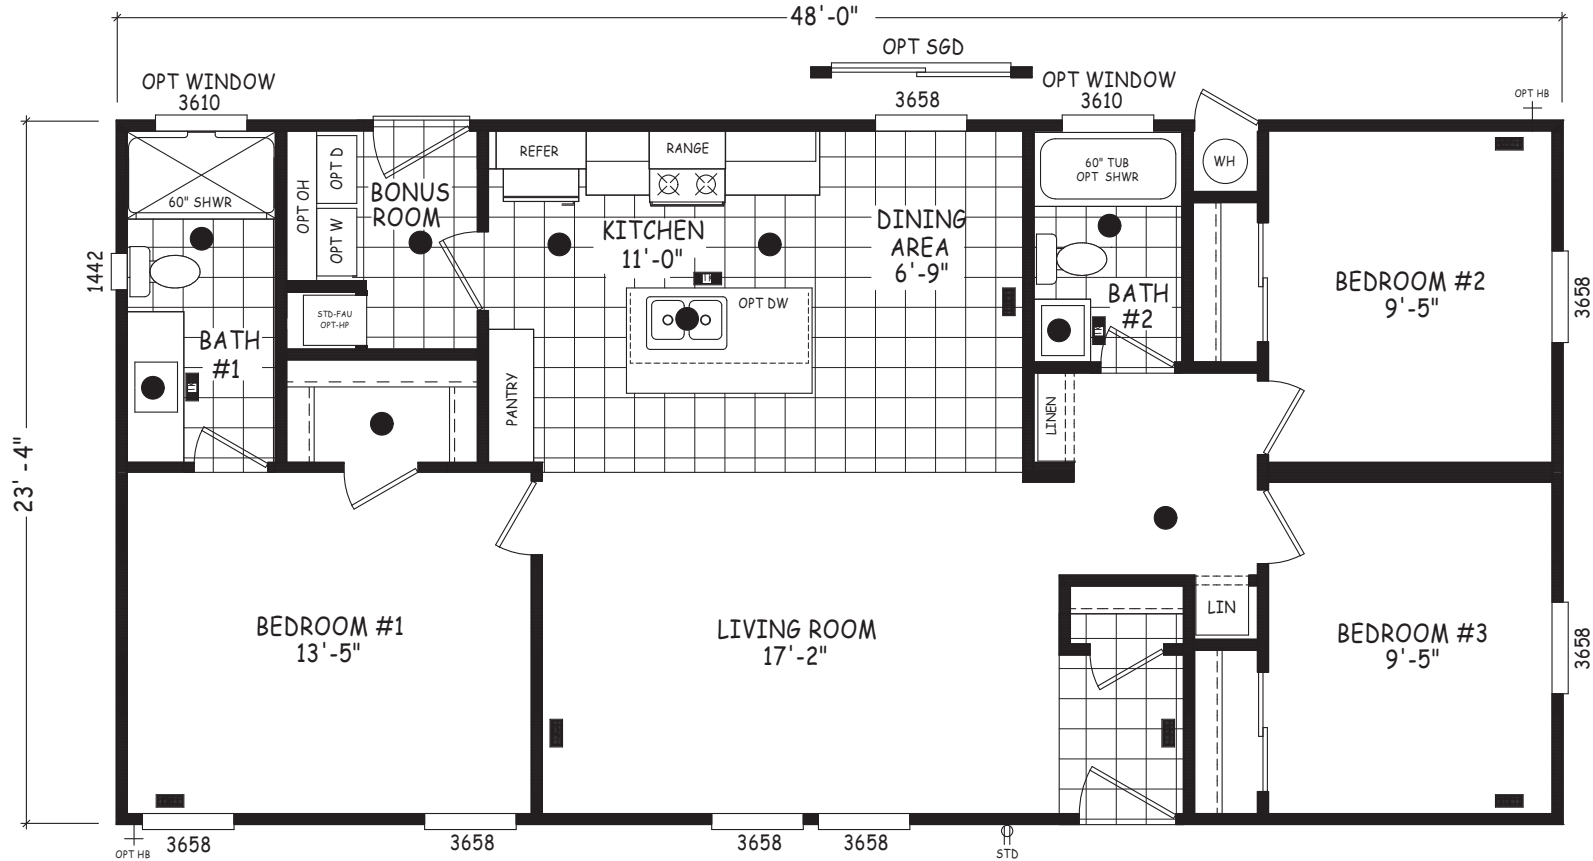

# Yellow Leaf

Edge Series

1,120 SQ. FT. (Approximate) 3 Bedroom, 2 Bath

Last Updated: 10-24-23

**FACTORY SELECT HOMES**  
 8610 E. Main Street  
 Mesa, AZ 85207

**FactorySelectMobileHomes.com | 1-800-670-1464**