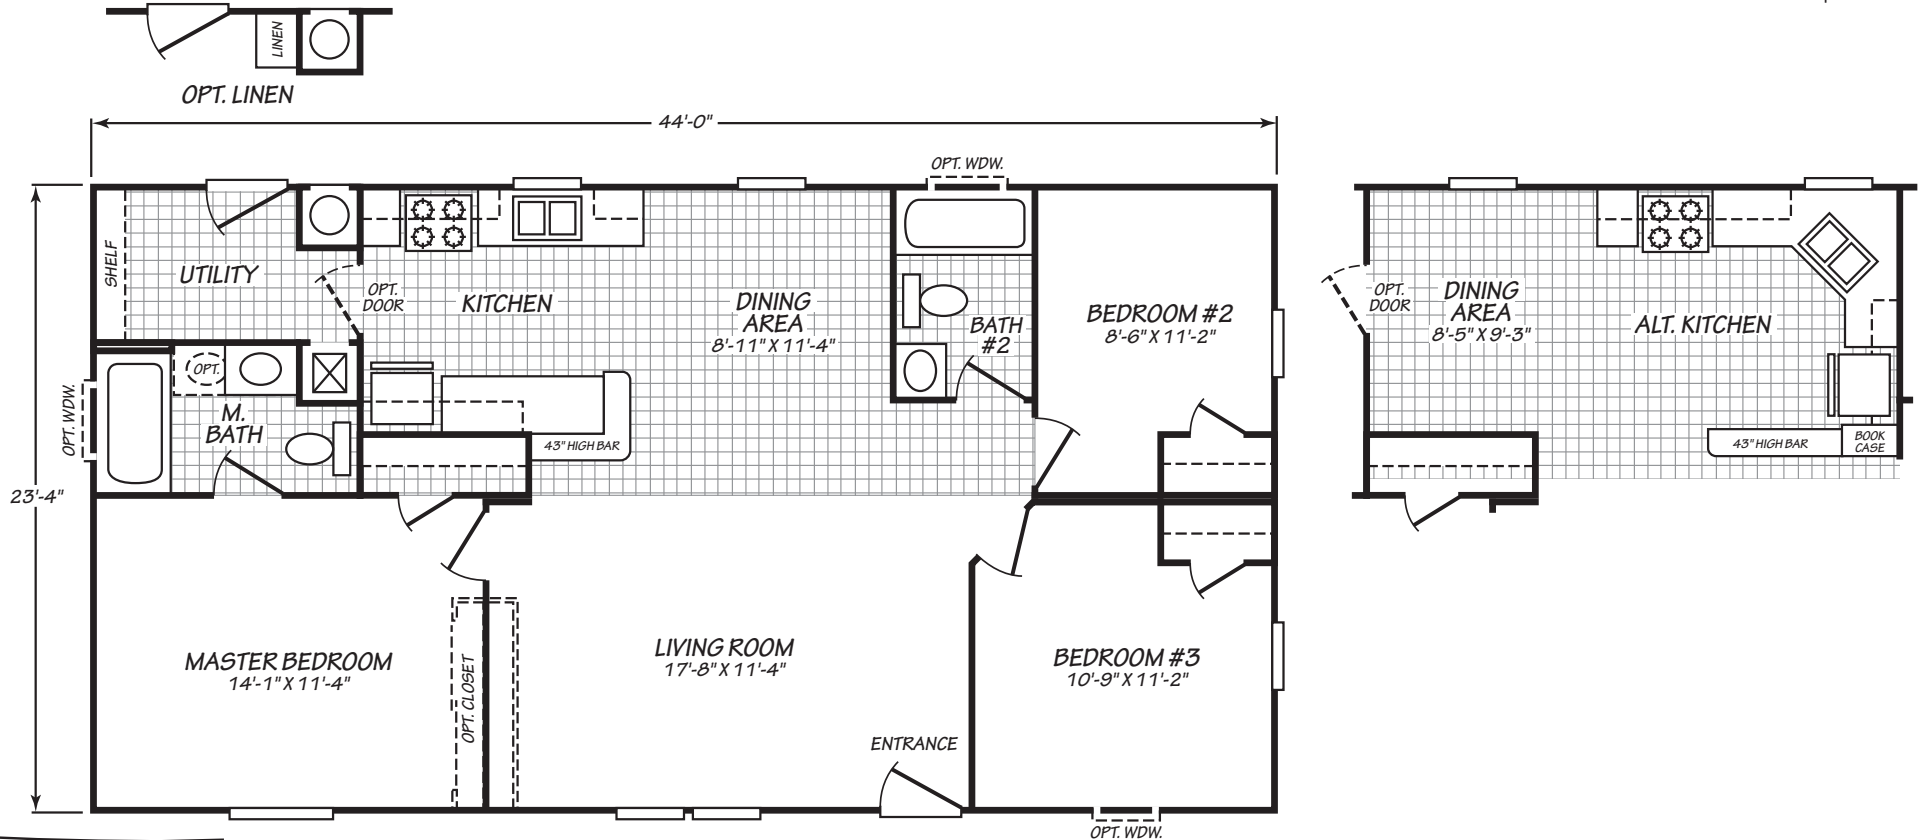

Youngtown

Canyon Lake Series

FactorySelectHomes

3 Bedrooms, 2 Baths
Approx. 1,026 Sq. Ft.

Last Updated: 8-22-19

• Flagstaff

FactorySelectHomes
© Mesa

Factory Select Homes
8610 E. Main Street
Mesa, Arizona 85207