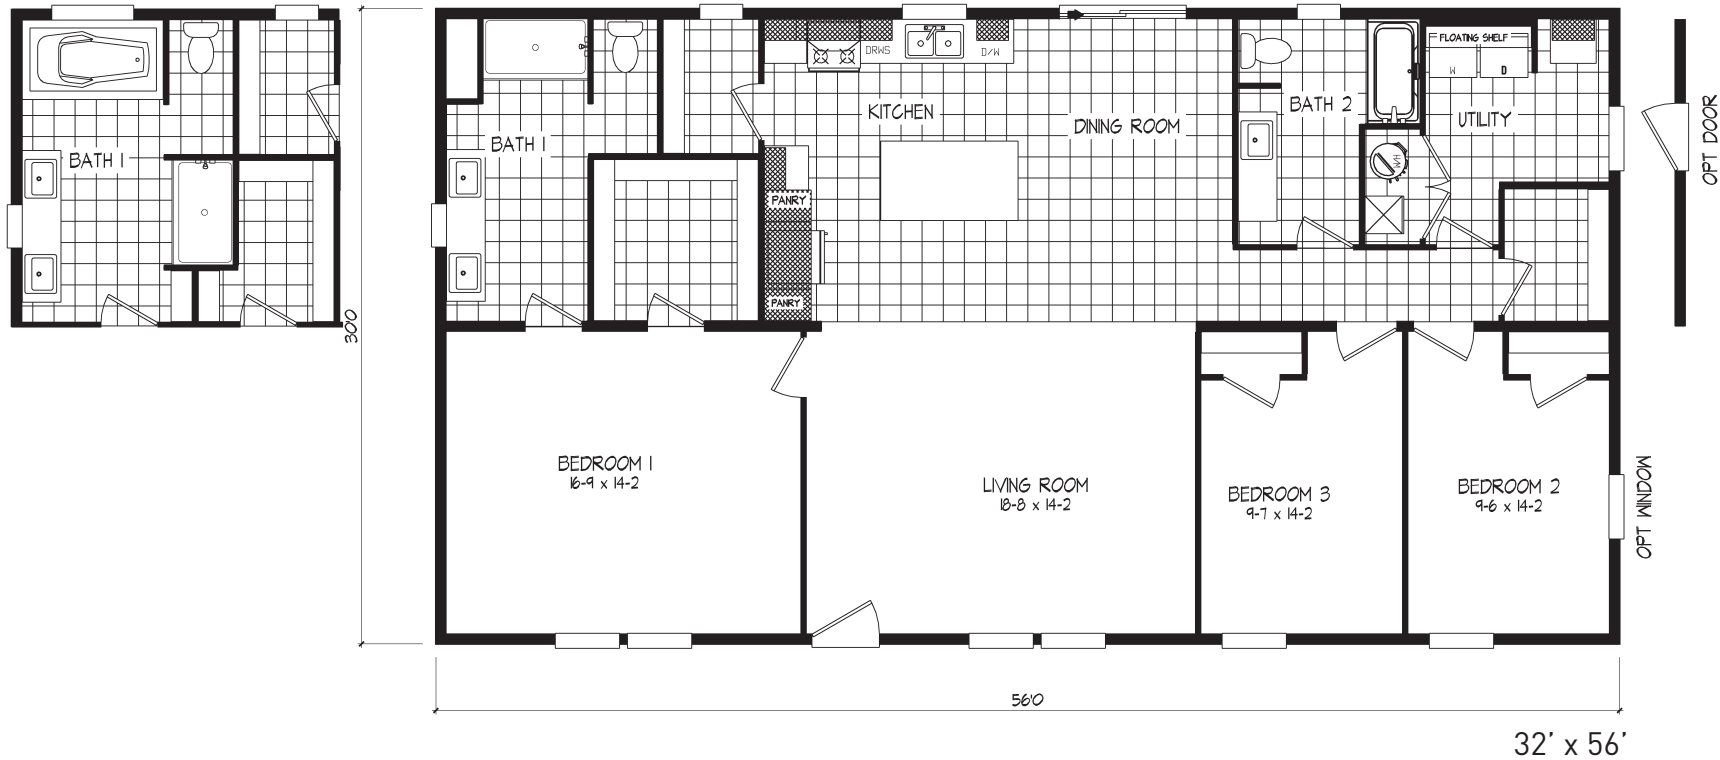

Zuni

The Harmony Series

1,680 SQ. FT. (Approximate) 3 Bedroom, 2 Bath

Last Updated: 4-26-24

FACTORY SELECT HOMES
8610 E. Main Street
Mesa, AZ 85207

FactorySelectMobileHomes.com | 1-800-670-1464

IMPORTANT: Alta Cima Corp reserves the right to modify, cancel or substitute products or features of this event at any time without prior notice or obligation. Pictures and other promotional materials are representative and may depict or contain floor plans, square footages, elevations, options, upgrades, extra design features, decorations, floor coverings, specialty light fixtures, custom paint and wall coverings, window treatments, landscaping, sound and alarm systems, furnishings, appliances, and other designer/decorator features and amenities that are not included as part of the home and/or may not be available at all locations. Home, pricing and community information is subject to change, and homes to prior sale, at any time without notice or obligation. ©2020 Alta Cima Corp. All rights reserved.